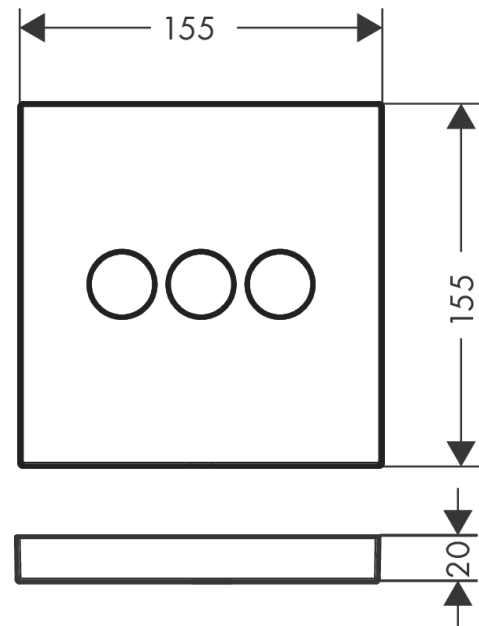

#### product features

- 3 functions
- simultaneous use of several outlets
- maximum flow rate at 3 bar: 30 l/min
- flow rate upper outlet: 26 l/min
- Flow rate left and right: 29 l/min
- flow rate by simultaneous use of all outlets: 30 l/min
- Start/stop valve to operate the functions
- connection type: basic set
- valve is delivered with buttons Rain large, Rain small and hand shower

### Scale drawing